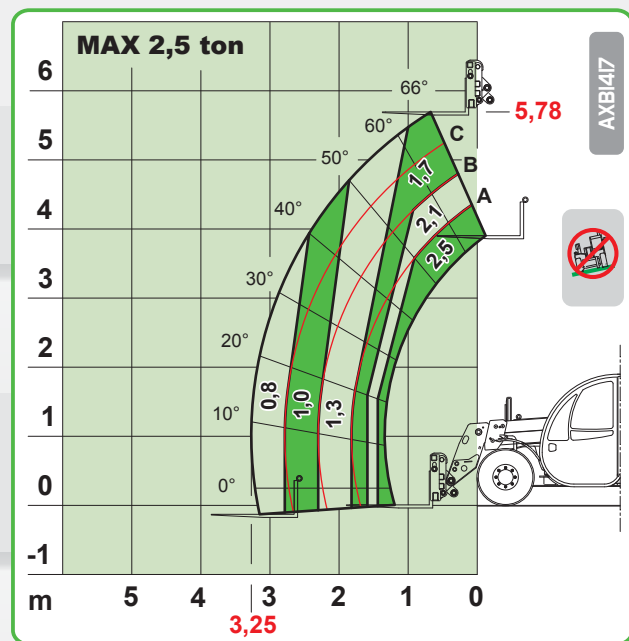

macchine edili ed agricole
d DIECI

Mini Agri 25.6

Mini Agri 25.6

PERFORMANCES

Maximum capacity:	2.500 kg
Capacity at maximum height on tyres:	1.700 kg
Capacity at maximum boom extension on tyres:	800 kg
Maximum lifting height on tyres:	5,78 m
Maximum horizontal boom extension:	3,25 m
Boom extension at maximum height:	0,67 m
Fork tilting angle:	129°
Towing force:	4.400 daN
Maximum allowable slope:	40 %
Total empty weight:	4.800 kg
Max speed:	26 km/h *

ENGINE

YANMAR 4TNV98 - 52 kW ENGINE

Maximum power:	52 kW (71 hp) at 2500 rpm
Type, injection:	four-stroke diesel engine, direct
Cylinder number and layout:	4, vertical in line
Displacement:	3319 cm ³
Cooling system:	liquid

YANMAR 4TNV98T - 62.5 kW ENGINE

Maximum power:	62.5 kW (85 hp) at 2500 rpm
Type, injection:	four-stroke diesel engine, direct
Cylinder number and layout:	4, vertical in line
Displacement:	3319 cm ³ - Turbo compressor
Cooling system:	liquid