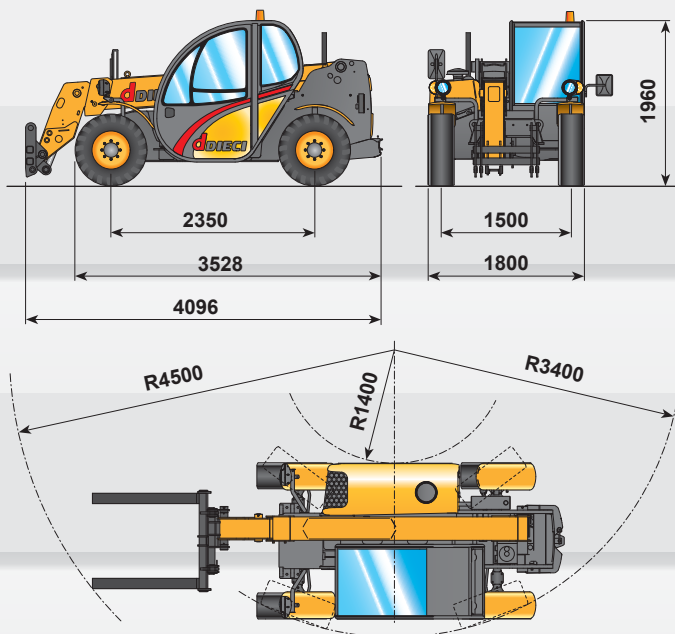

macchine edili ed agricole
d DIECI

Mini Agri 25.6

Mini Agri 25.6

PERFORMANCES

Maximum capacity:	2.500 kg
Capacity at maximum height on tyres:	1.700 kg
Capacity at maximum boom extension on tyres:	800 kg
Maximum lifting height on tyres:	5,78 m
Maximum horizontal boom extension:	3,25 m
Boom extension at maximum height:	0,67 m
Fork tilting angle:	129°
Towing force:	4.400 daN
Maximum allowable slope:	40 %
Total empty weight:	4.800 kg
Max speed:	26 km/h *

ENGINE

YANMAR 4TNV98 - 52 kW ENGINE

Maximum power:	52 kW (71 hp) at 2500 rpm
Type, injection:	four-stroke diesel engine, direct
Cylinder number and layout:	4, vertical in line
Displacement:	3319 cm ³
Cooling system:	liquid

YANMAR 4TNV98T - 62.5 kW ENGINE

Maximum power:	62.5 kW (85 hp) at 2500 rpm
Type, injection:	four-stroke diesel engine, direct
Cylinder number and layout:	4, vertical in line
Displacement:	3319 cm ³ - Turbo compressor
Cooling system:	liquid

REFUELLING (litre)

Hydraulic tank:	70
Fuel tank:	80

HYDRAULIC SYSTEM

Gear pump with capacity at max speed:	80 lt/1'
Max working pressure:	200 bar
Control valve with joystick:	3 in 1

STANDARD DEVICES

Anti-tipping device with block for hazardous movements.
 Hydraulic socket for possible accessories on boom head.
 Closed soundproof ROPS - FOPS approved driver's cab, with heating.
 Self-locking differential on front axle.